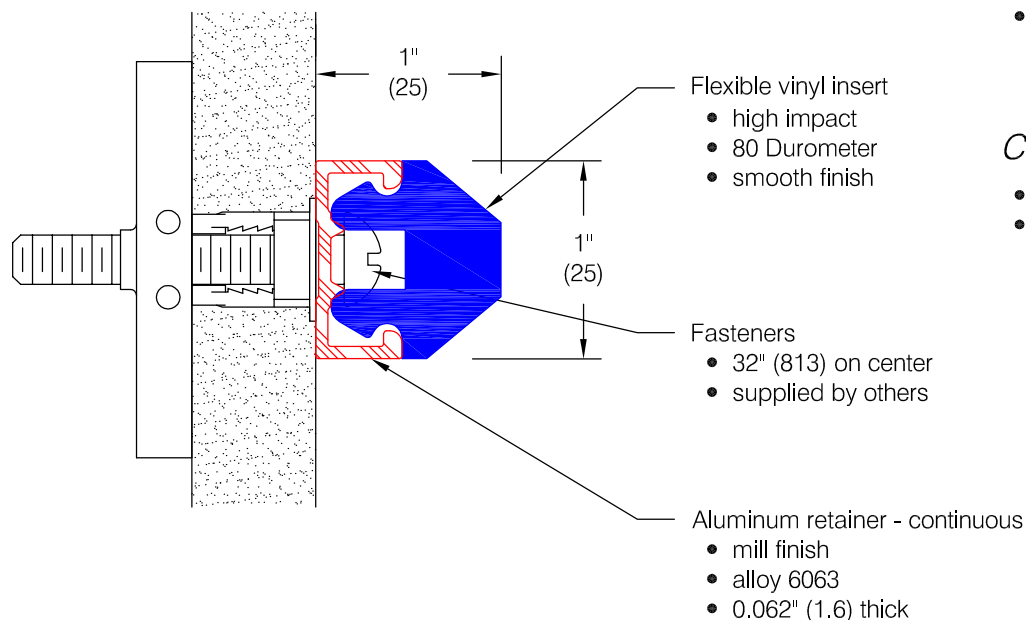

Protector Series 2253

Features:

- Molded end caps
- Molded outside corners
- Weight: 0.5 lbs / lf
- Stock lengths:
  - Aluminum retainer: 12'-0" (3658)
  - Vinyl insert: 12'-0" (3658) and 48'-0" (14630)

Colors:

- Manufacturer's standard colors
- Custom colors available

WallGuard.Com reserves the right to discontinue a design or modify an existing design without prior notice