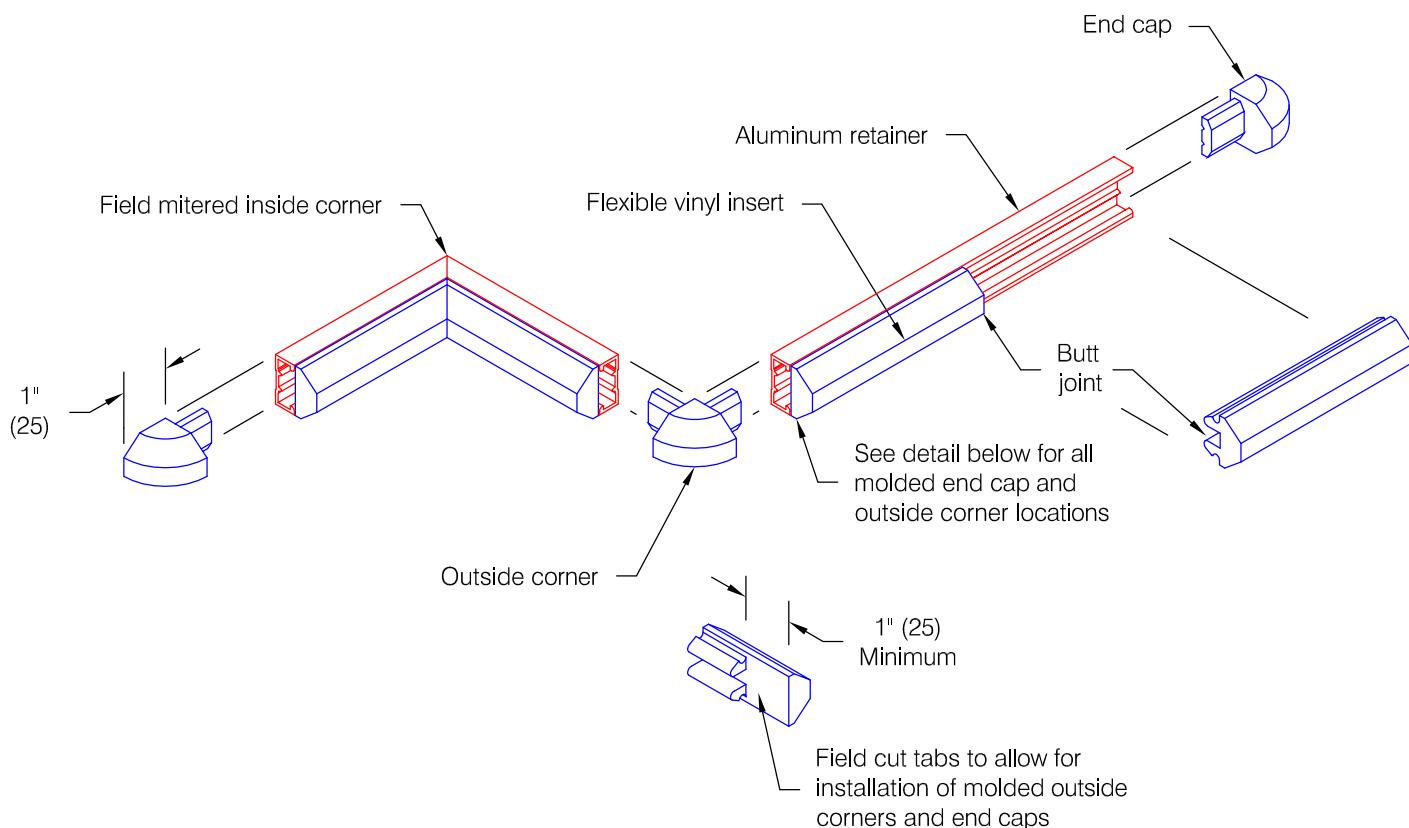

Protector Series 2253

Features:

- Molded end caps
- Molded outside corners
- Weight: 0.5 lbs / lf
- Stock lengths:
  - Aluminum retainer: 12'-0" (3658)
  - Vinyl insert: 12'-0" (3658) and 48'-0" (14630)

Colors:

- Manufacturer's standard colors
- Custom colors available

WallGuard.Com reserves the right to discontinue a design or modify an existing design without prior notice