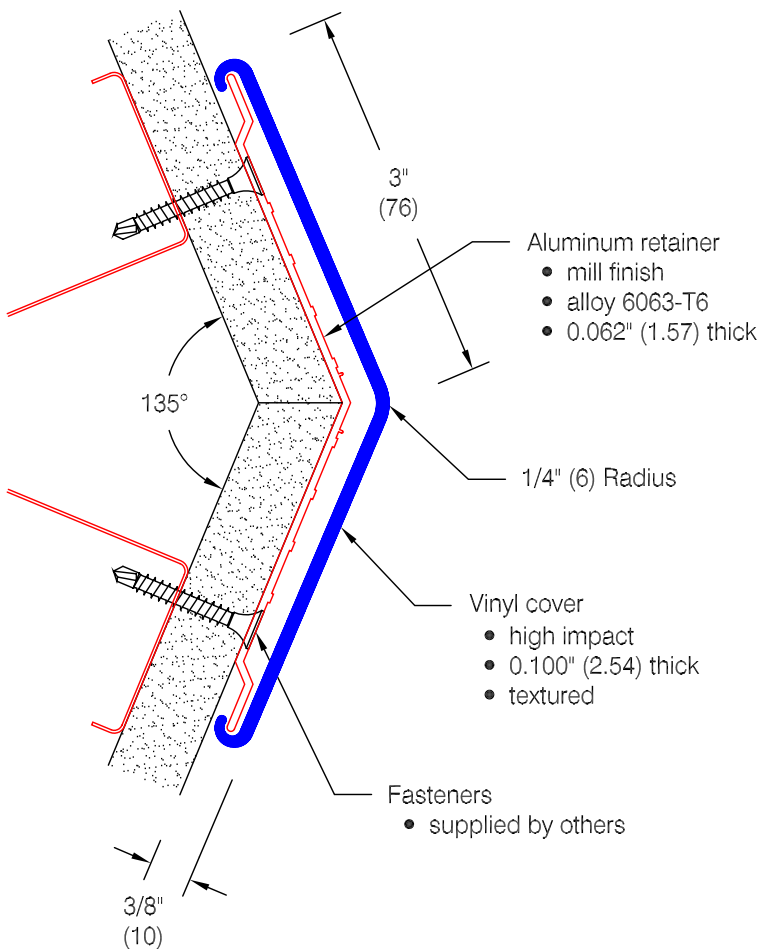

Defender Series 2315

Features:

- Class A fire rating
- "Surface Mount" installation follows completion of drywall mounting
- Stock lengths: 4'-0" (1219), 8'-0" (2438), 9'-0" (2743), 10'-0" (3048), and 12'-0" (3658)
- Custom cut lengths available
- Standard with textured top and bottom closure caps

Finishes:

- Vinyl cover (textured)
- Manufacturer's standard colors
 - Custom colors available
- Aluminum retainer
- Mill finish

Application Diagram

* **Partial height installation with top and bottom caps shown. Full height installations may not require top or bottom cap.**