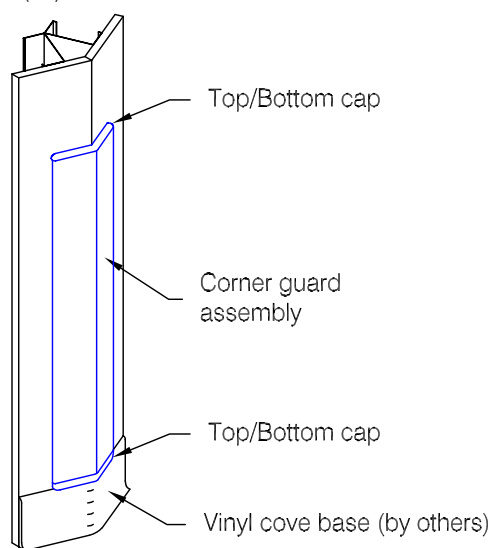

Defender Series 2315

Features:

- Class A fire rating
- "Surface Mount" installation follows completion of drywall mounting
- Stock lengths: 4'-0" (1219), 8'-0" (2438), 9'-0" (2743), 10'-0" (3048), and 12'-0" (3658)
- Custom cut lengths available
- Standard with textured top and bottom closure caps

Finishes:

- Vinyl cover (textured)
- Manufacturer's standard colors
 - Custom colors available
- Aluminum retainer
- Mill finish

Application Diagram

* **Partial height installation with top and bottom caps shown. Full height installations may not require top or bottom cap.**