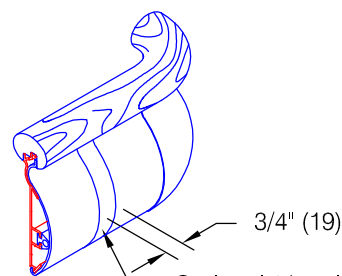

Finishes:

1. Vinyl
2. Manufacturer's standard colors
3. Wood
4. Manufacturer's standard stain colors
   - Oak, maple, or ash hardwoods
   - Custom woods are available
   - Custom vinyl & stain colors available