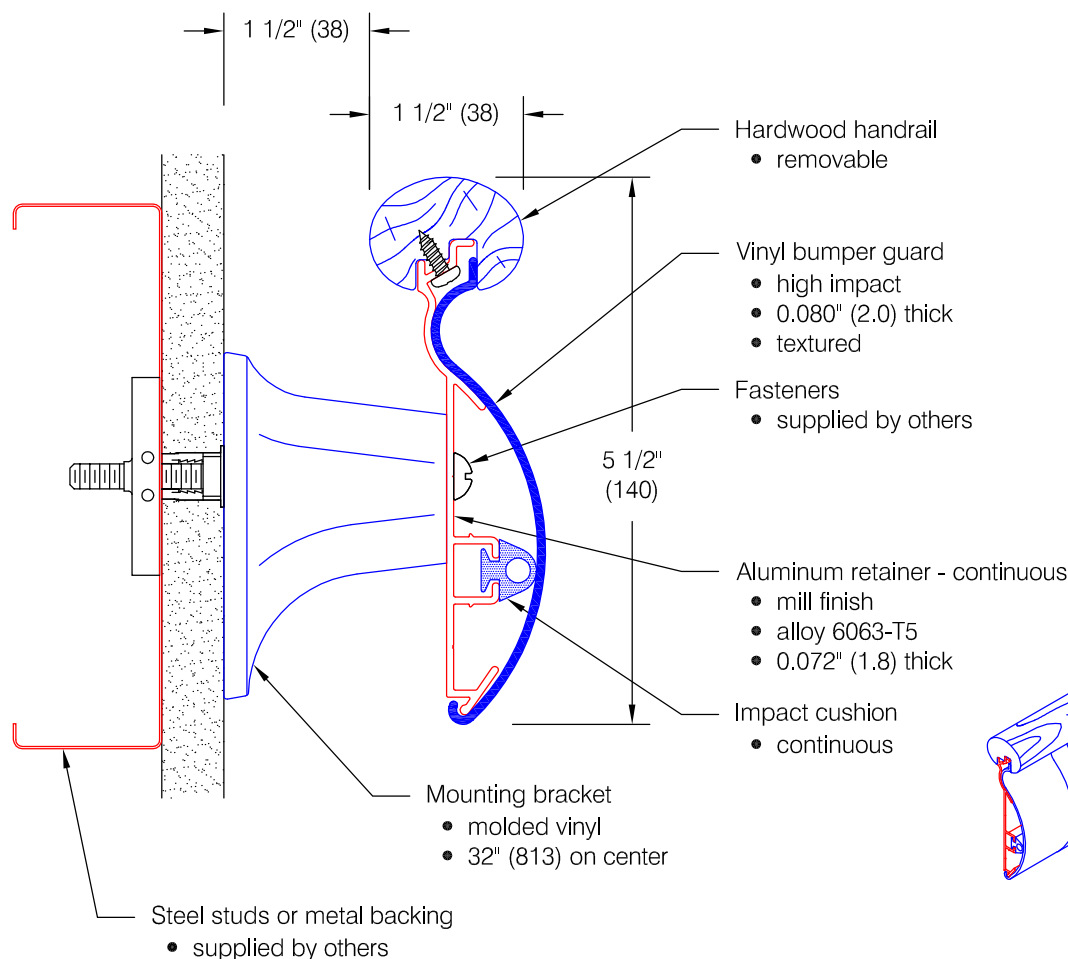

Infinity Series 2033

Features:

- ADA Compliant
- Molded returns - with hardware
- Molded inside & outside corners - with hardware
- Stock lengths:
Wood - random 6'-0" (1829) to 16'-0" (4877)
Vinyl & Aluminum - 12'-0" (3658)

- may be placed individually or in series, side-by-side
- available in a wide range of colors
- may be located along length of profile as desired

All hardwoods have their own "personality" or special characteristics. Variations in color, grain pattern, and texture are to be expected, they are natural aspects of these materials.