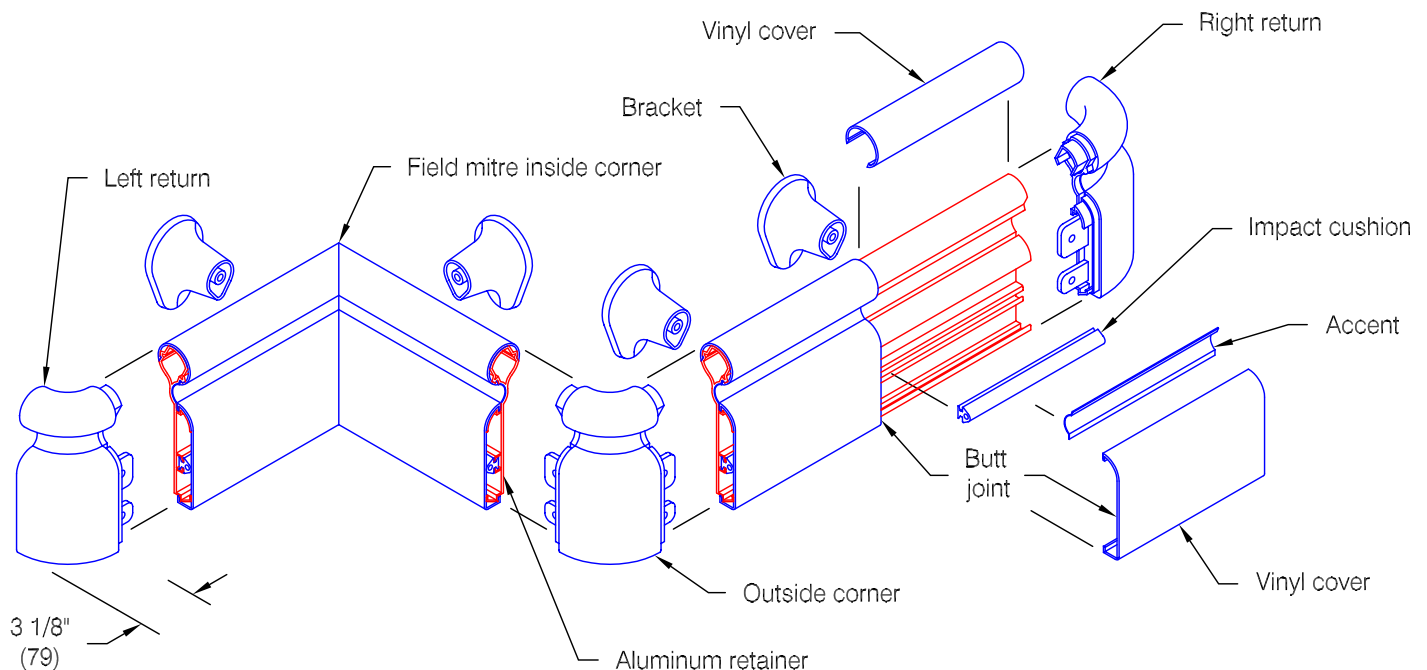

Infinity Series 2000

Features:

- ADA Compliant
- Class A fire rating
- Molded returns - with hardware
- Molded outside corners - with hardware
- Stock length 12'-0" (3658)

Finishes:

- Manufacturer's standard colors
- Custom colors available