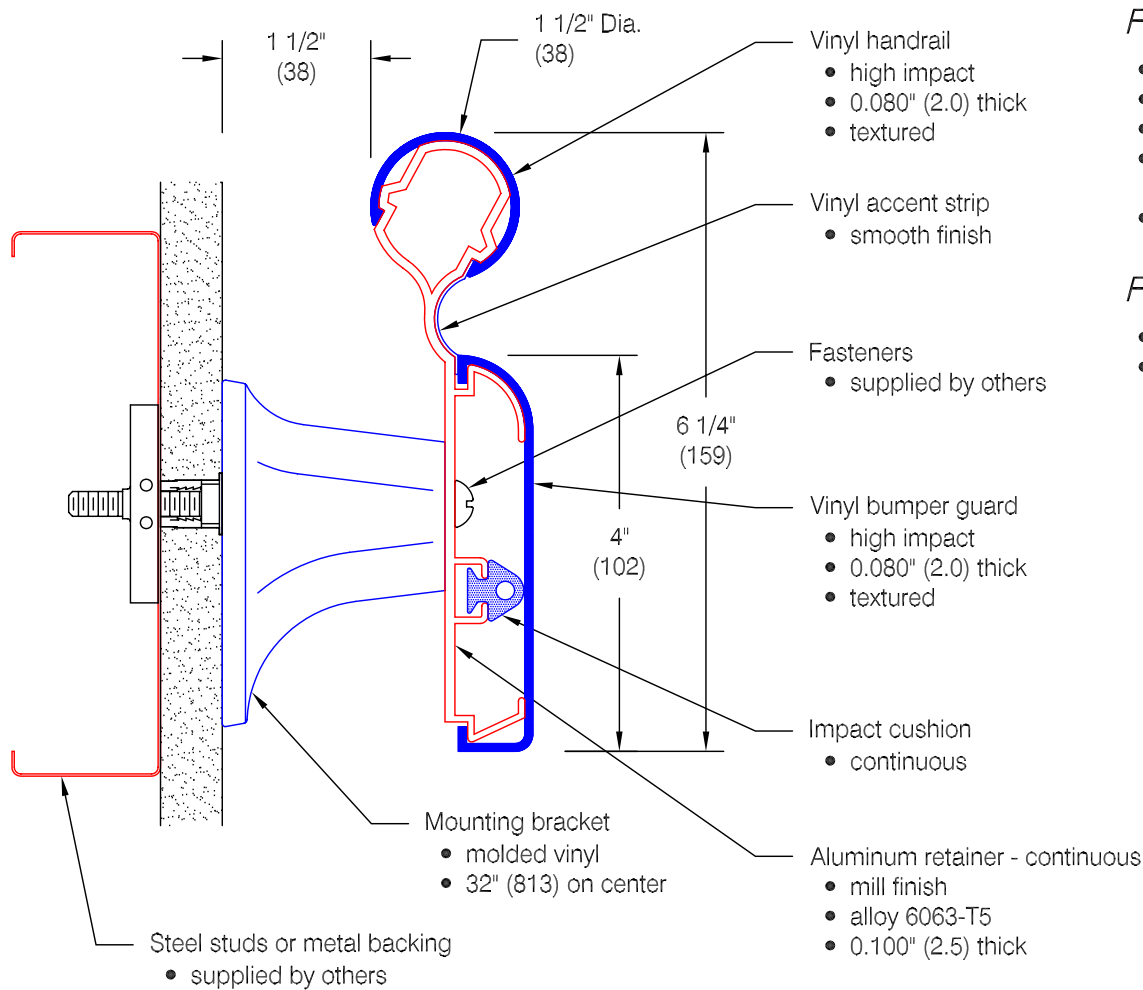

Infinity Series 2000

Features:

- ADA Compliant
- Class A fire rating
- Molded returns - with hardware
- Molded outside corners - with hardware
- Stock length 12'-0" (3658)

Finishes:

- Manufacturer's standard colors
- Custom colors available