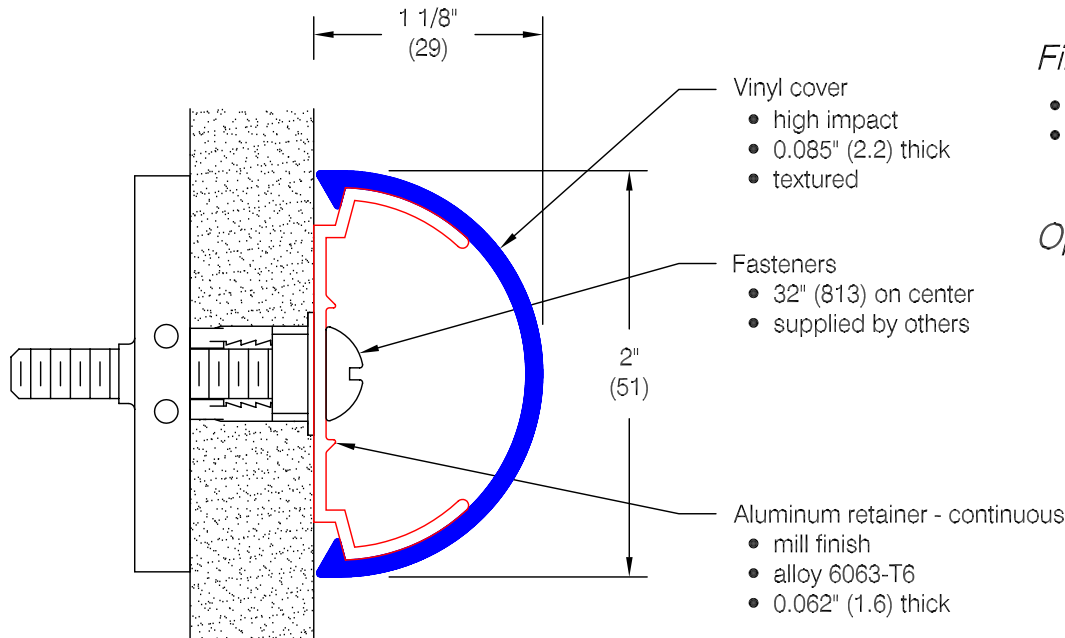

Protector Series 2140B

Features:

- Class A fire rating
- Molded end caps
- Molded outside corners
- Stock length 12'-0" (3658)

Finishes:

- Manufacturer's standard colors
- Custom colors available

Optional mounting:

WallGuard.Com reserves the right to discontinue a design or modify an existing design without prior notice