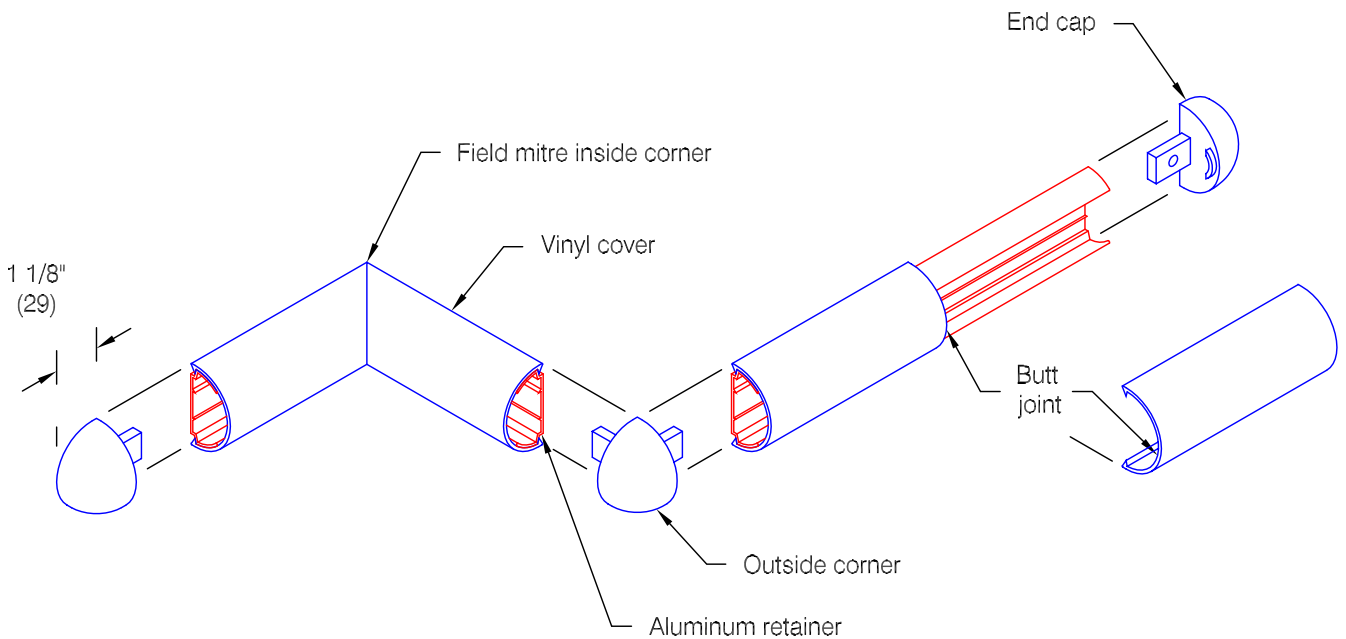

Protector Series 2140B

Features:

- Class A fire rating
- Molded end caps
- Molded outside corners
- Stock length 12'-0" (3658)

Finishes:

- Manufacturer's standard colors
- Custom colors available

Optional mounting:

WallGuard.Com reserves the right to discontinue a design or modify an existing design without prior notice