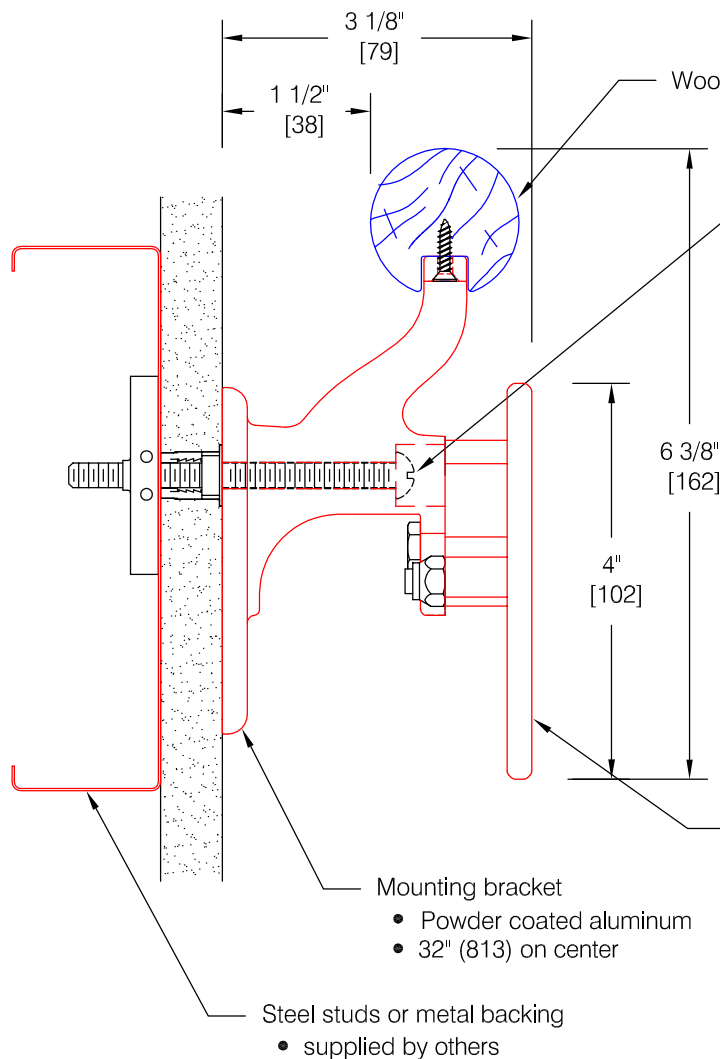

# Opportunity Series 1022

Fasteners to wall

- supplied by others
- concealed

Crash rail

- stainless steel, type 304
- #4 satin finish
- chamfered edges
- factory formed ends & corners
- welded studs for brackets

Mounting bracket

- Powder coated aluminum
- 32" (813) on center

Steel studs or metal backing

- supplied by others

### Wood

- Wall returns - with hardware
- Outside corners - with hardware
- Stock lengths:  
Wood - random 6'-0" (1829) to 16'-0" (4877)

### Crash rail

- stainless steel, type 304
- chamfered edges
- #4 satin finish