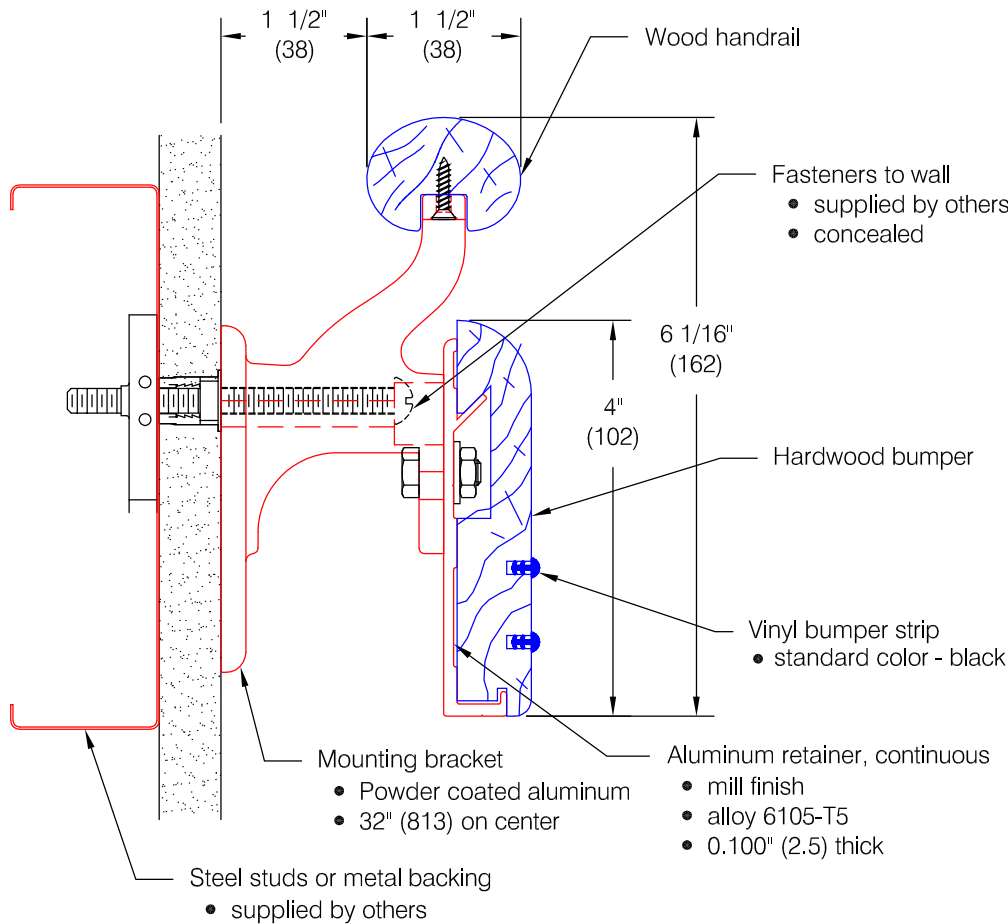

Opportunity Series 1006B

Features:

- ADA Compliant
- Wall returns - with hardware
- Outside corners - with hardware
- Inside corners - mitered
- Stock lengths:
  - Wood - random 6'-0" (1829) to 16'-0" (4877)
  - Aluminum : 12'-0" (3658)

Finishes:

Wood

- Manufacturer's standard stain colors
- Custom stain colors available
- Oak, maple, or ash hardwoods
- Custom woods available

Bracket

- Powder coated aluminum
- Manufacturer's standard colors
- Concealed wall mount hardware