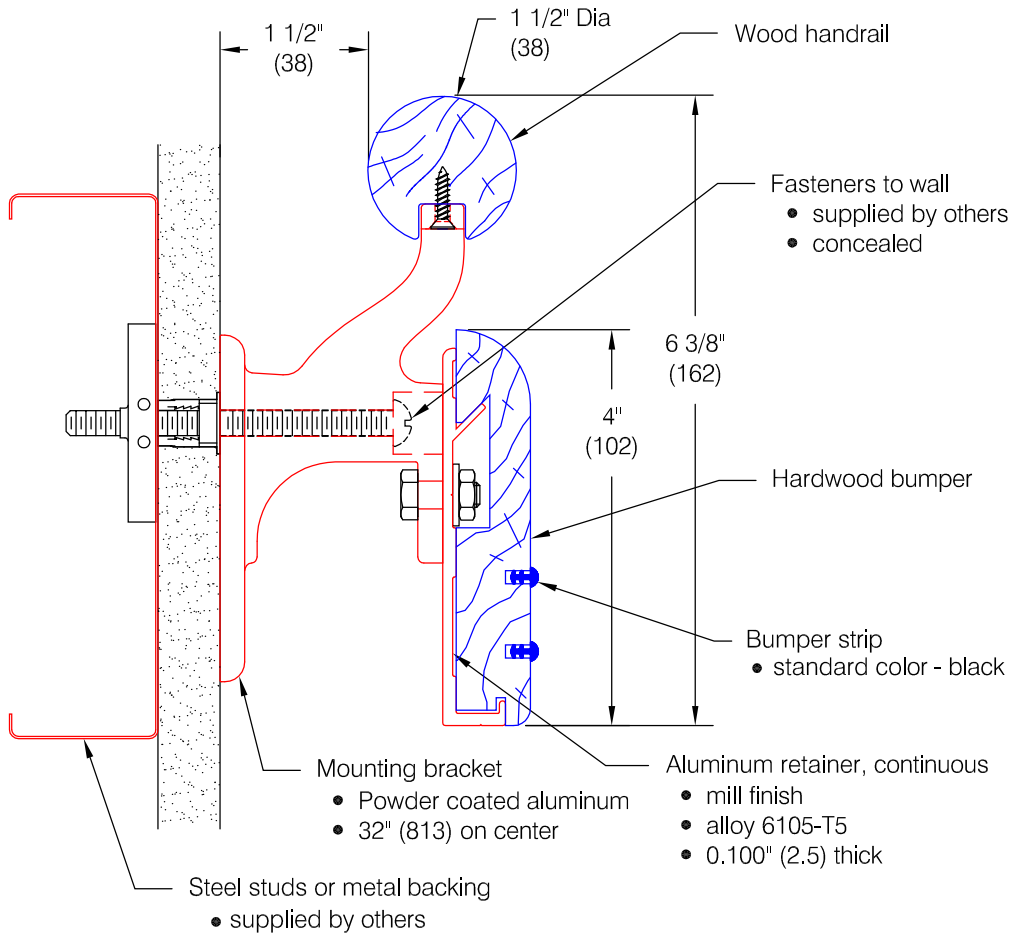

Opportunity Series 1006

Features:

- ADA Compliant
- Wall returns - with hardware
- Outside corners - with hardware
- Inside corners - mitered
- Stock lengths:
  Wood - random 6'-0" (1829) to 16'-0" (4877)
  Aluminum : 12'-0" (3658)

Finishes:

Wood

- Manufacturer's standard stain colors
- Custom stain colors available
- Oak, maple, or ash hardwoods
- Custom woods available

Bracket

- Powder coated aluminum
- Manufacturer's standard colors
- Concealed wall mount hardware