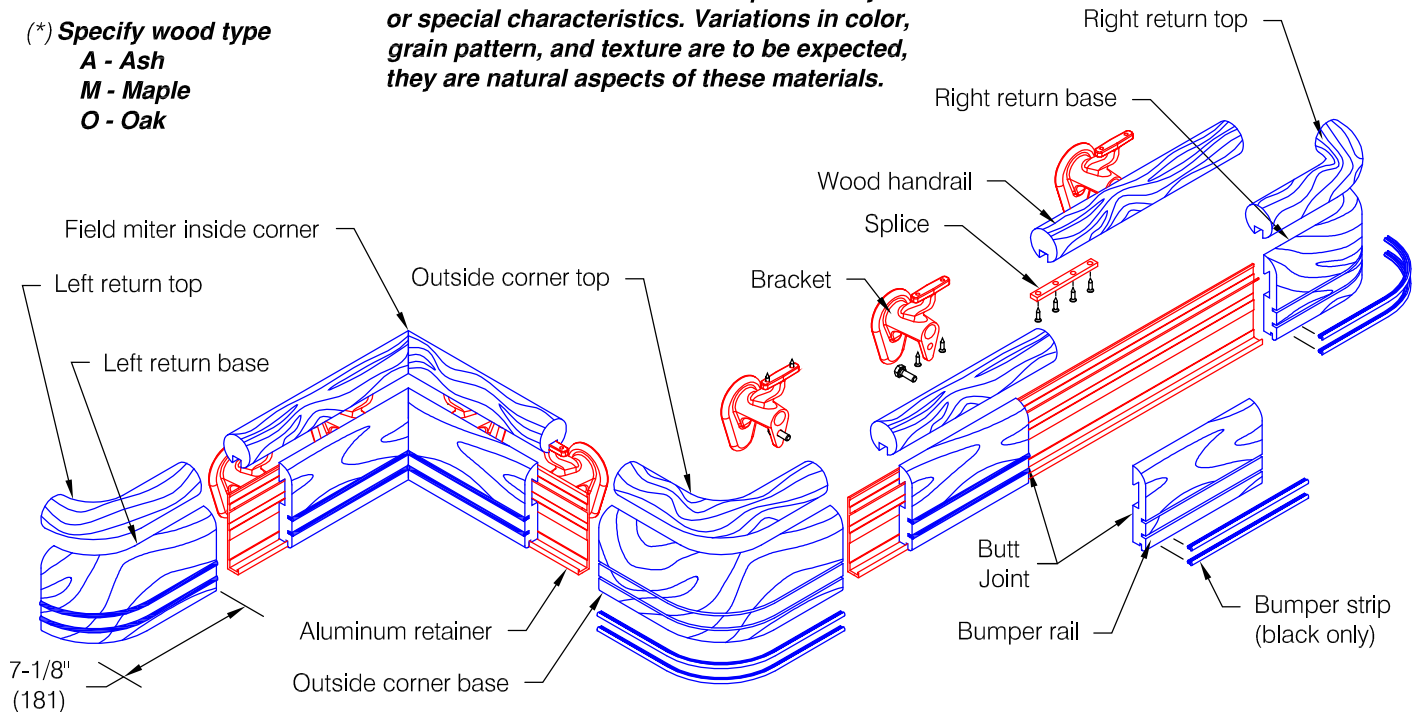

All hardwoods have their own "personality" or special characteristics. Variations in color, grain pattern, and texture are to be expected, they are natural aspects of these materials.

(*) **Specify wood type**
A - Ash
M - Maple
O - Oak