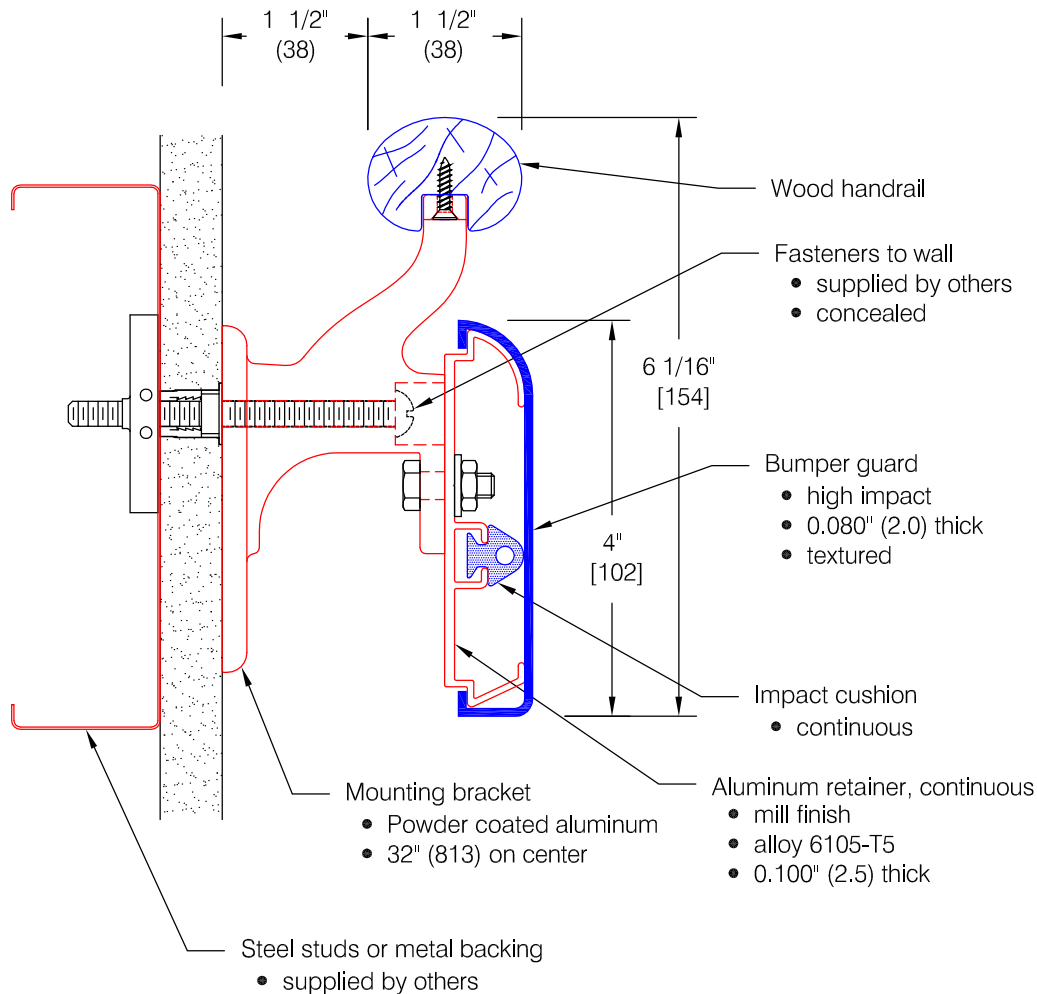

Opportunity Series 1004B

Features:

- ADA Compliant
- Wall returns - with hardware
- Outside corners - with hardware
- Inside Corners - mitered
- Stock lengths:
  Wood - random 6'-0" (1829) to 16'-0" (4877)
  Bumper guard - 12'-0" (3658)

Finishes:

Handrail

- Manufacturer's standard colors
- Custom colors available

Wood

- Manufacturer's standard stain colors
- Custom stain colors available
- Oak, maple, or ash hardwoods
- Custom woods available

Bracket

- Powder coated aluminum
- Manufacturer's standard colors
- Concealed wall mount hardware

WallGuard.Com reserves the right to discontinue a design or modify an existing design without prior notice