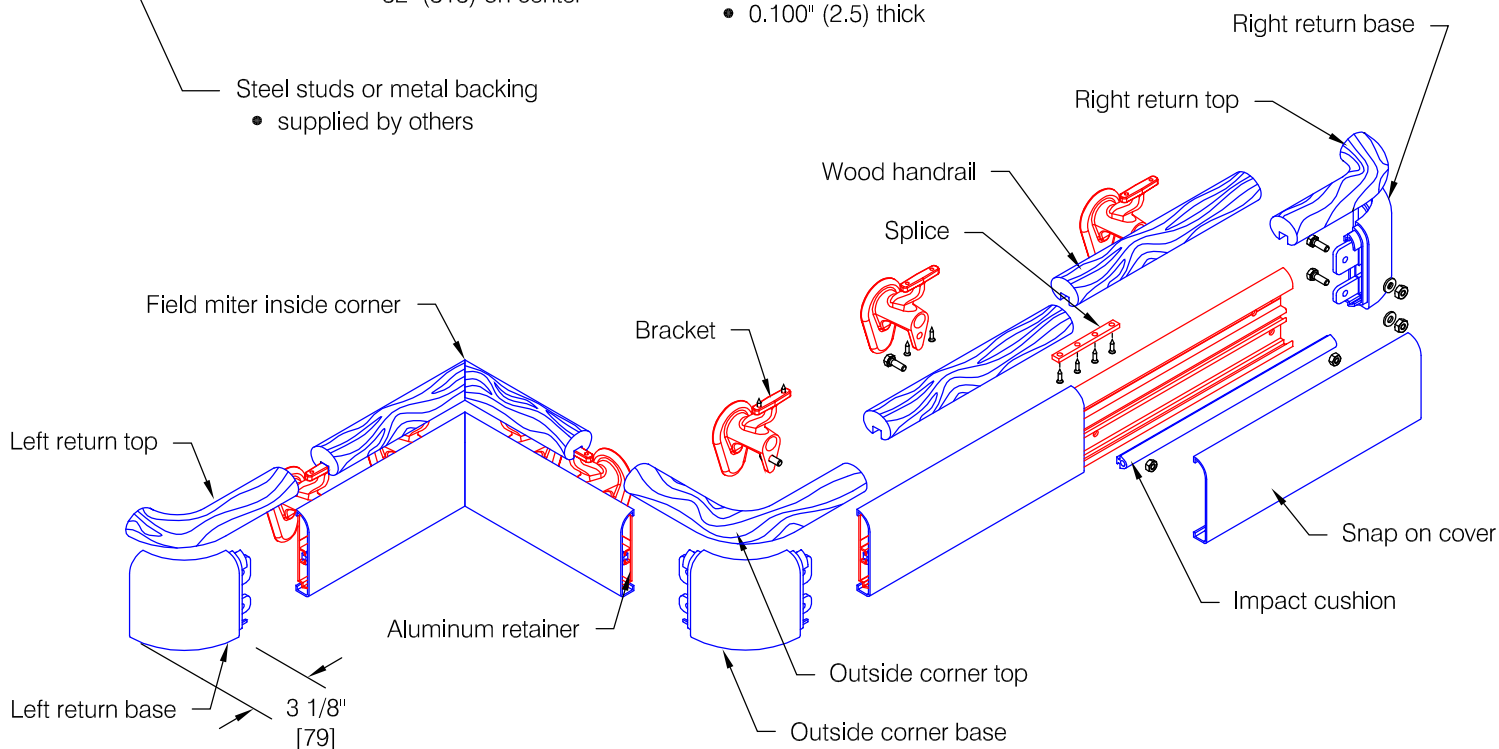

Opportunity Series 1004B

Features:

- ADA Compliant
- Wall returns - with hardware
- Outside corners - with hardware
- Inside Corners - mitered
- Stock lengths:
  Wood - random 6'-0" (1829) to 16'-0" (4877)
  Bumper guard - 12'-0" (3658)

Finishes:

Handrail

- Manufacturer's standard colors
- Custom colors available

Wood

- Manufacturer's standard stain colors
- Custom stain colors available
- Oak, maple, or ash hardwoods
- Custom woods available

Bracket

- Powder coated aluminum
- Manufacturer's standard colors
- Concealed wall mount hardware

WallGuard.Com reserves the right to discontinue a design or modify an existing design without prior notice