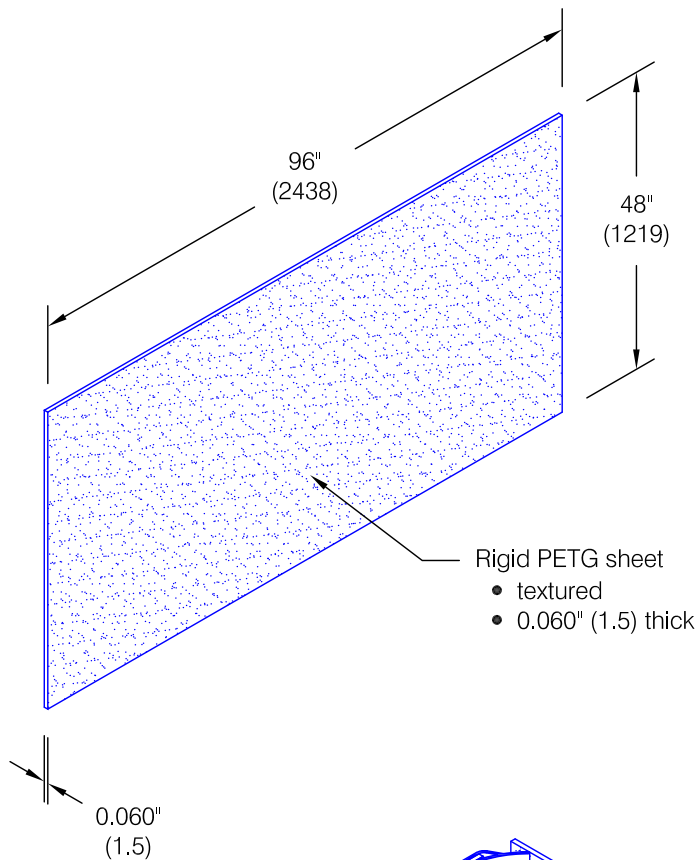

New Frontier Series - .060" Thick

Features:

- Class A fire rating
- Stock size 4'-0" (1219) x 8'-0" (2438) sheets
- Custom sizes are available (minimums apply)

Finishes:

- Manufacturer's standard colors
- Custom colors available

Mounting Options:

- Adhesive
Adhesive supplied separately