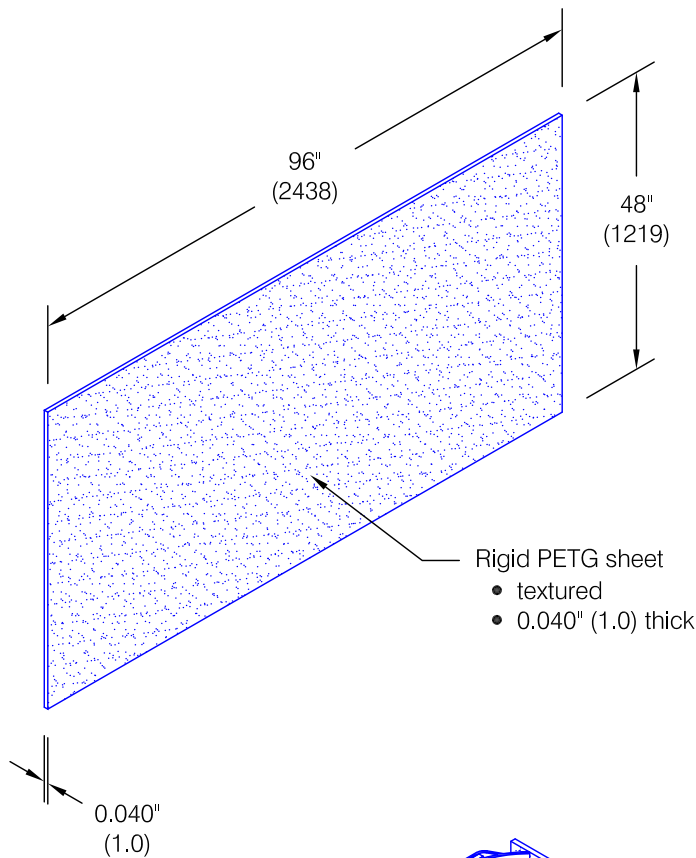

New Frontier Series - .040" Thick

Features:

- Class A fire rating
- Stock size 4'-0" (1219) x 8'-0" (2438) sheets
- Custom sizes are available (minimums apply)

Finishes:

- Manufacturer's standard colors
- Custom colors available