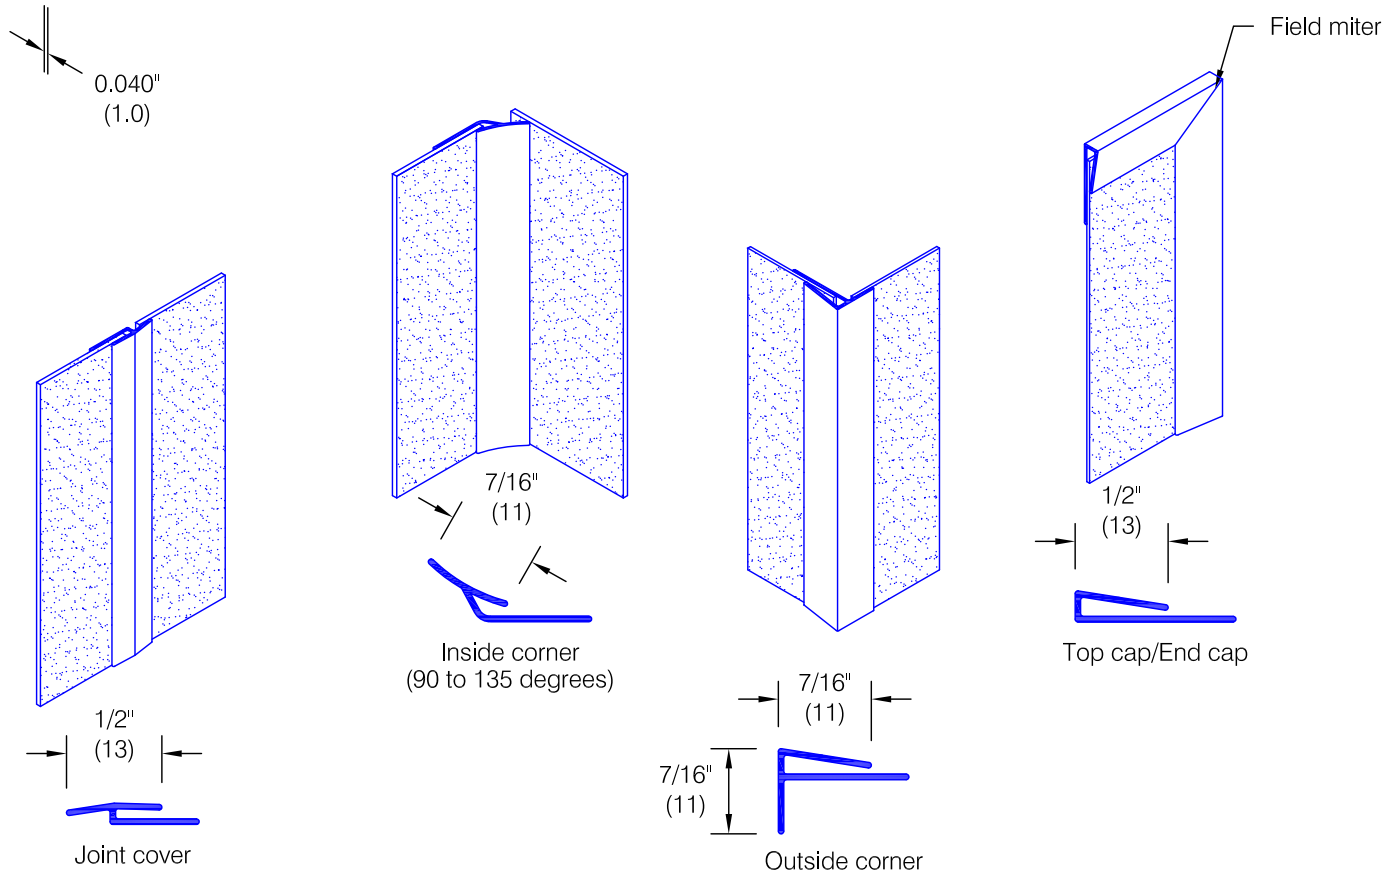

WallGuard.Com reserves the right to discontinue a design or modify an existing design without prior notice